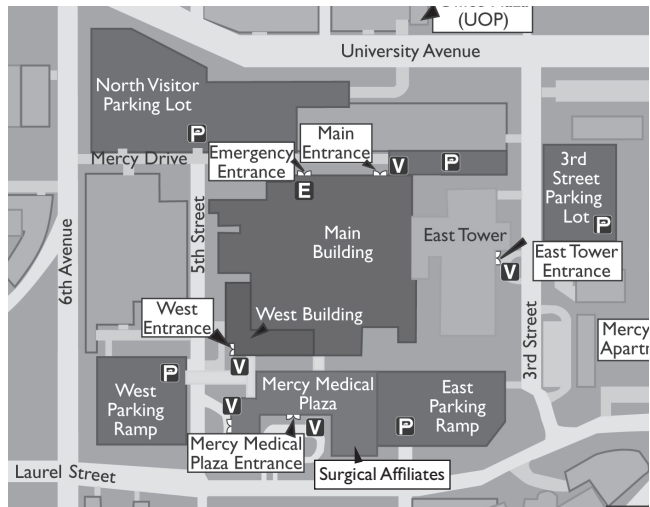

Call the main office at (515) 247-3266 to schedule an appointment

☐ Story County Hospital

Specialty Clinic

640 S. 19th Street • Nevada, IA

(515) 382-2111

Mercy Medical Center – Surgical Affiliates main office

Mercy West

Appointment Information

Date: _____

Time: _____

Doctor: _____

Location: _____

Mercy North

YMCA Healthy Living Center